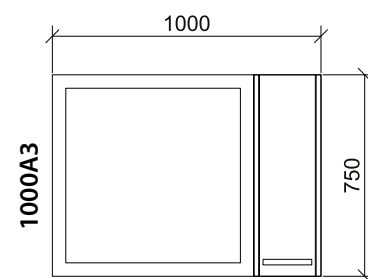

Lampa sa IP>44 faktorom vlagootpornosti, bezbedna za korišćenje u kupatilima

Lamp with IP>44 humidity resistance factor, is safe for use in bathrooms