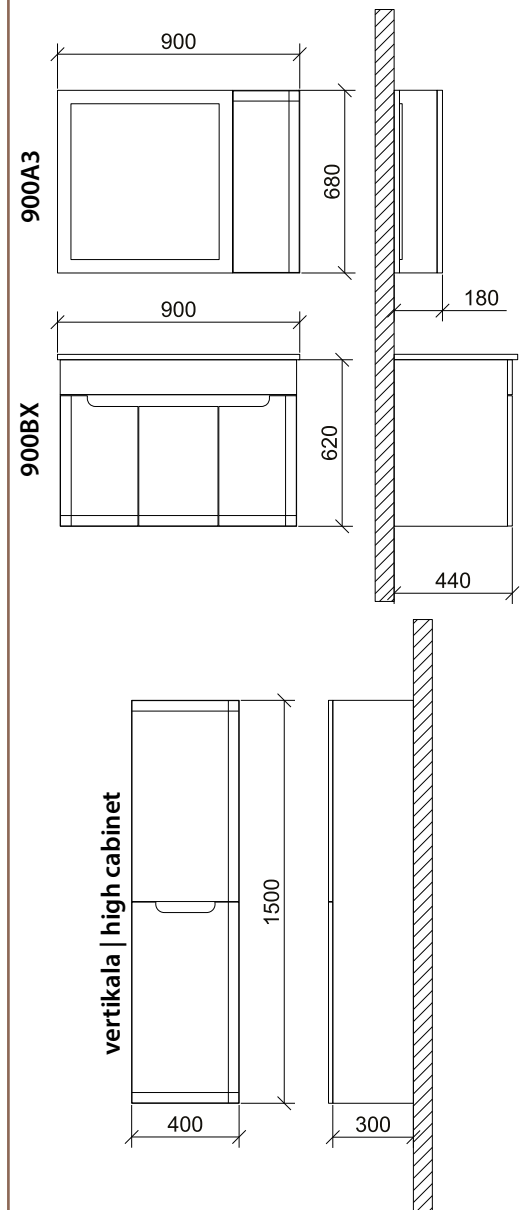

Lampa sa IP>44 faktorom vlažootpornosti,
bezbedna za korišćenje u kupatilima

Lamp with IP>44 humidity resistance
factor, is safe for use in bathrooms