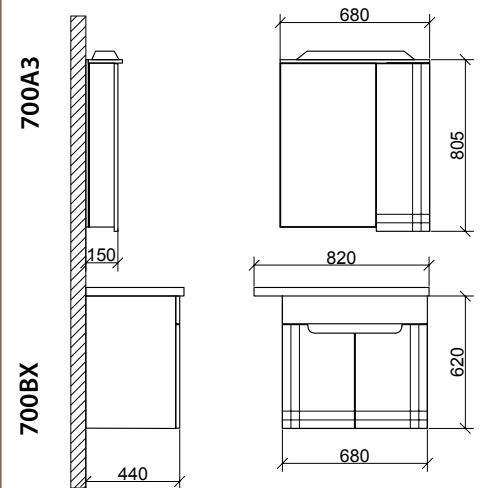

Lampa sa IP>44 faktorom vlagootpornosti, bezbedna za korišćenje u kupatilima

Lamp with IP>44 humidity resistance factor, is safe for use in bathrooms

700