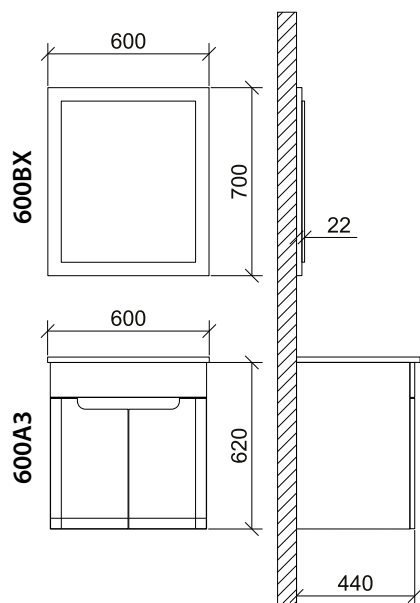

Slow-motion mehanizmi za zatvaranje

Slow-motion mechanisms for closing