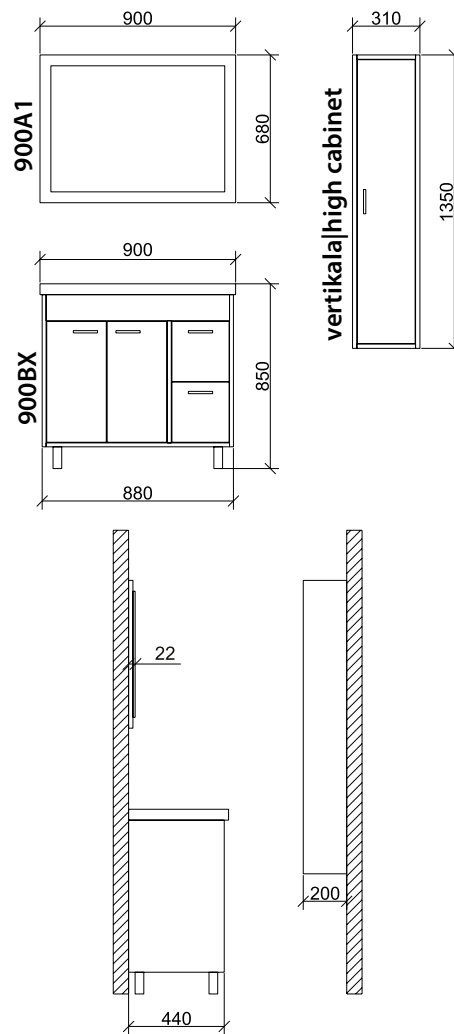

Slow- motion mehanizmi za zatvaranje

Slow- motion mechanisms for closing