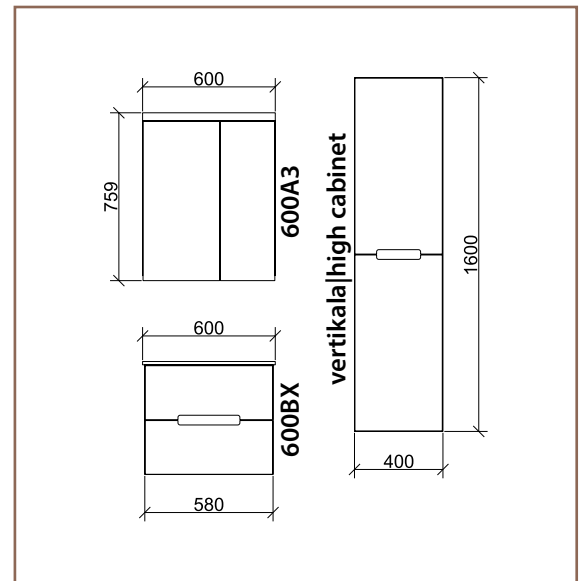

Halogen lighting with transformer
station and covers lighting
Voltage <50V, safe to use
in the bathroom

Tijana 900A3 siva | gray, 900BX,
Tijana vertikalna | high cabinet

Tijana

Tijana 600A3 bela | white, 600BX,
Tijana vertikalna | high cabinet