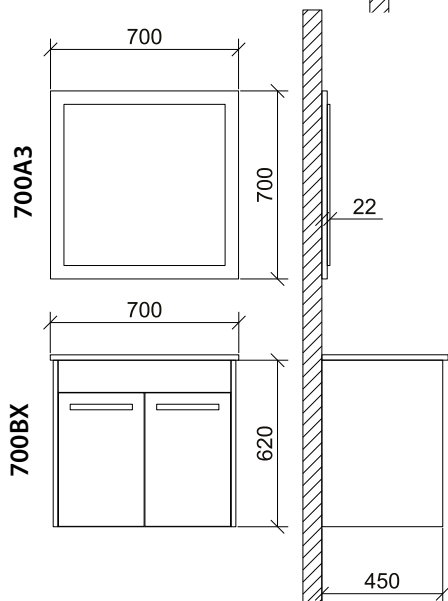

Slow-motion mehanizmi za zatvaranje

Slow-motion mechanisms for closing

Materijali: Univer | Materials: Univer