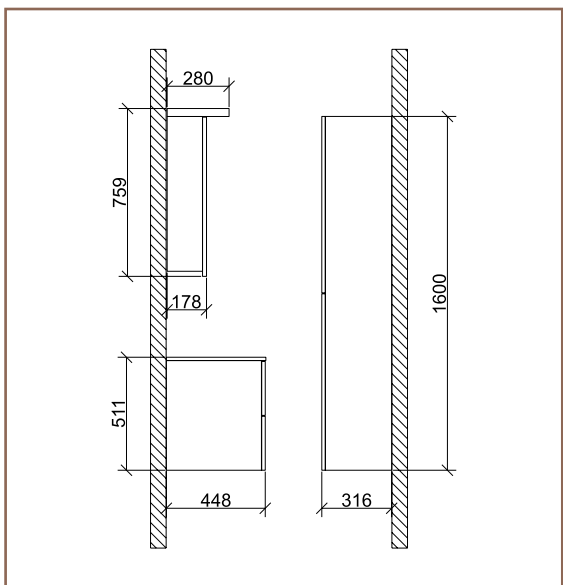

Tijana 600A3 siva | gray, 600BX,
Tijana vertikalna | high cabinet