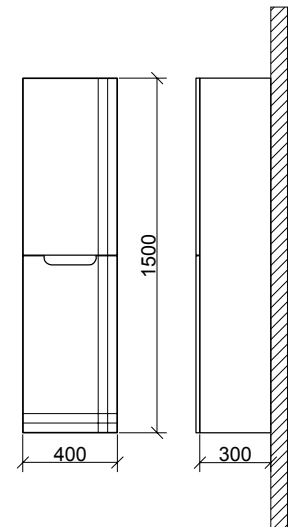

vertikala | high cabinet

Mirjana 700A3, 700BX konzolni|cantilevered,
Mirjana vertikalna | high cabinet