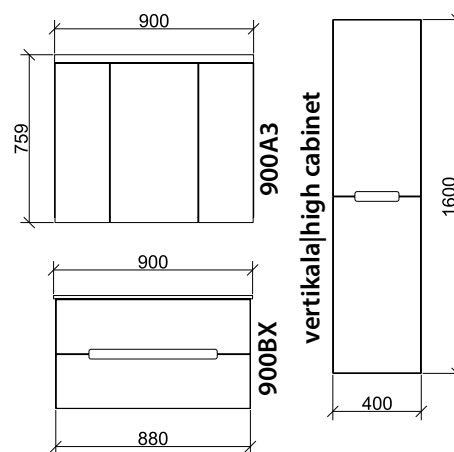

Materijali: Medijapan

Materials: MDF