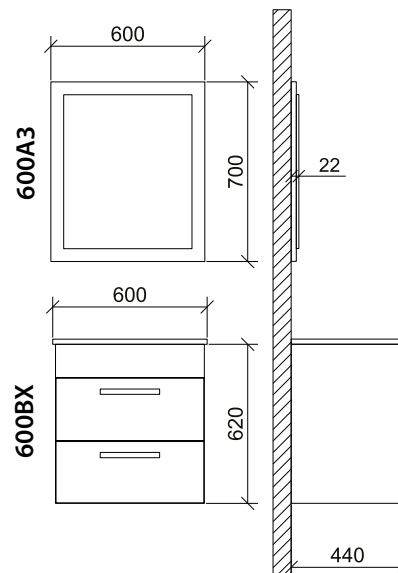

Lampa sa IP>44 faktorom vlagootpornosti, bezbedna za korišćenje u kupatilima

Lamp with IP>44 humidity resistance factor, is safe for use in bathrooms

Diana 600A1, 600BX konzolni|cantilevered
Diana vertikalna | high cabinet