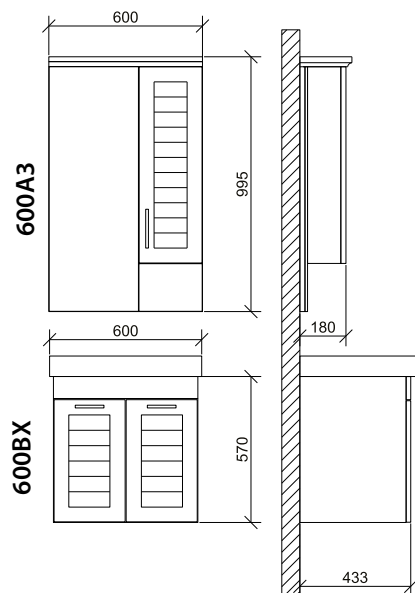

Halogena rasveta sa trafoom
i poklopcem rasvete

Halogen lighting with transformer
station and lighting cover

Slow- motion mehanizmi za zatvaranje

Slow- motion mechanisms for closing

Materijali: Medijapan

Materials: MDF