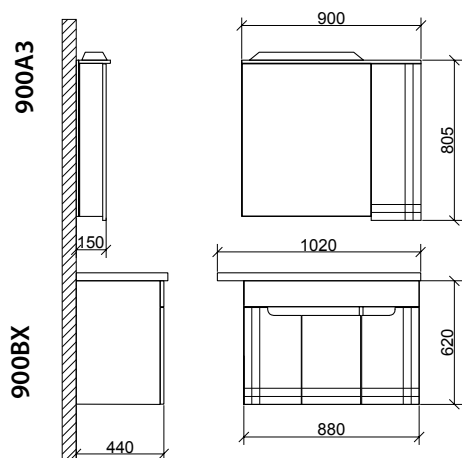

Slow-motion mehanizmi za zatvaranje

Slow-motion mechanisms for closing

Materijali: Medijapan

Materials: MDF