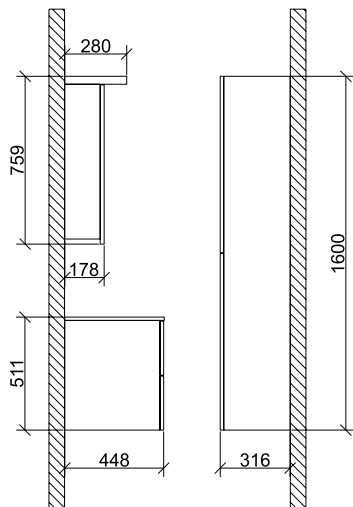

Tijana 900A3 siva | gray, 900BX,
Tijana vertikalna | high cabinet