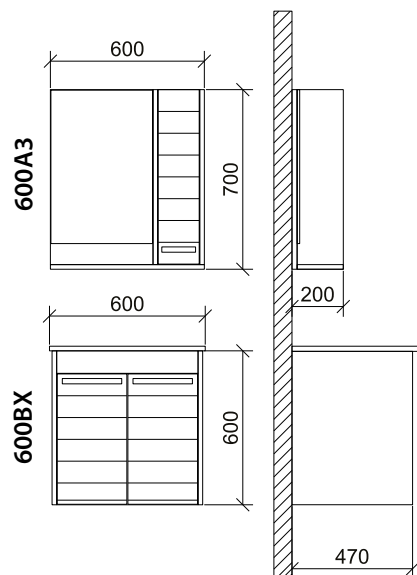

Slow-motion mehanizmi za zatvaranje

Slow-motion mechanisms for closing