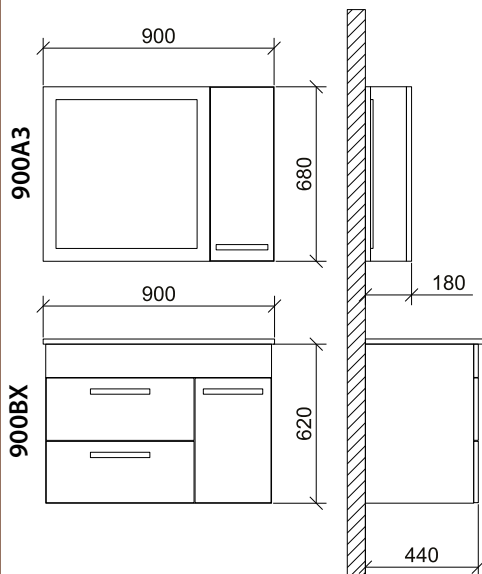

Slow-motion mehanizmi za zatvaranje

Slow-motion mechanisms for closing

vertikala | high cabinet

Materijali: Univer sa frontovima
od medijapana

Materials: Univer with the fronts of MDF