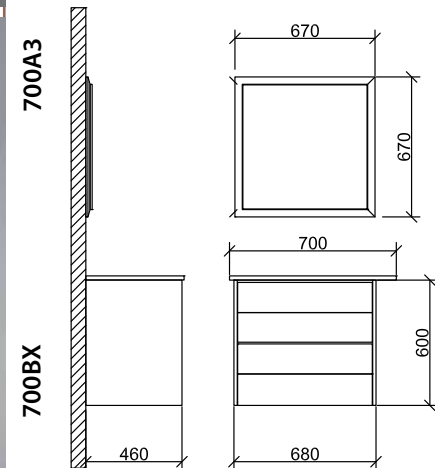

Maja 700A3, 700BX konzolni|cantilevered,
Maja vertikala | high cabinet