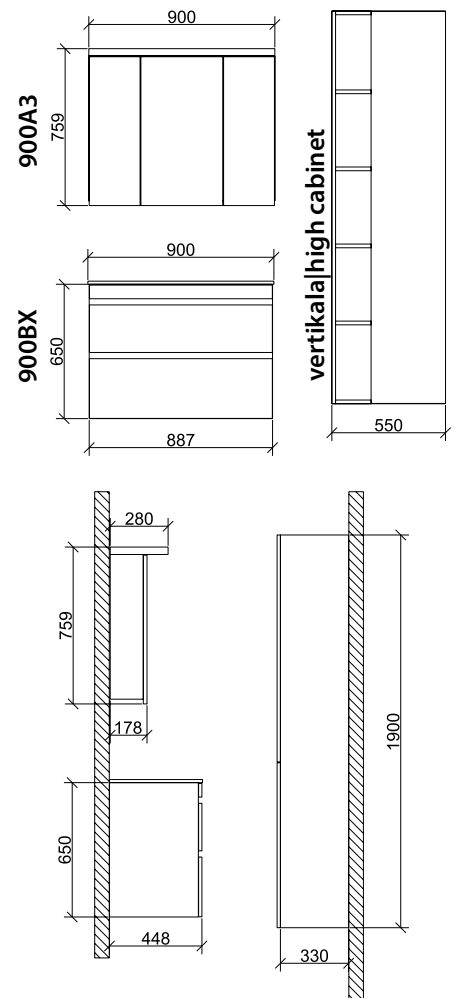

LED rasveta, ekonomična potrošnja

LED Lighting, fuel economy