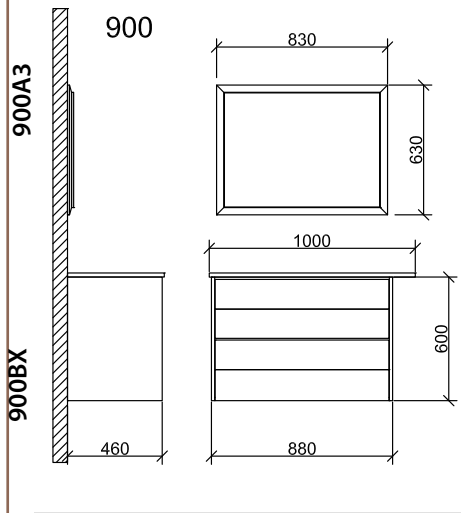

Slow- motion mehanizmi za zatvaranje

Slow- motion mechanisms for closing

Materijali: MDF/Univer
Materials: MDF/Univer