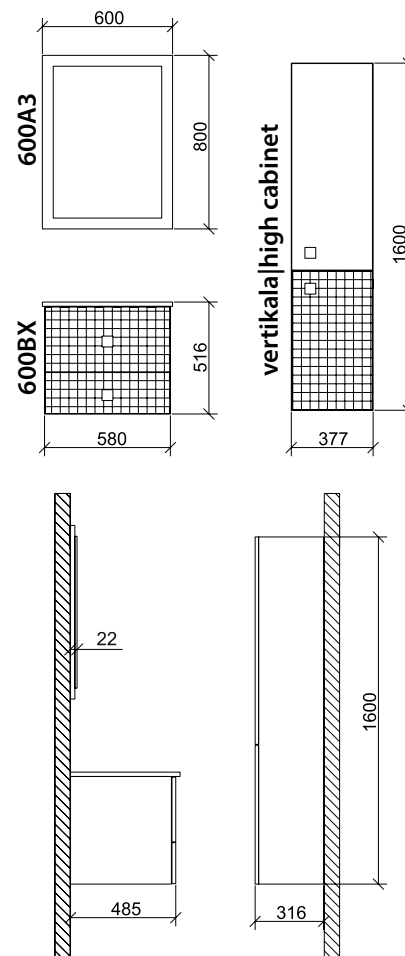

Materijali: 100% medijapan farban
poliuretanskom bojom visokog sjaja

Materials: 100% MDF painted in
high-gloss polyurethane paint