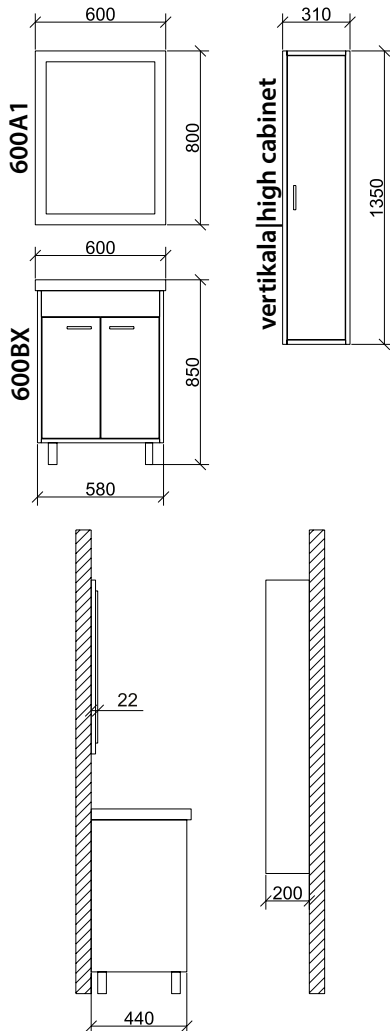

Materijali: Univer | Materials: Univer