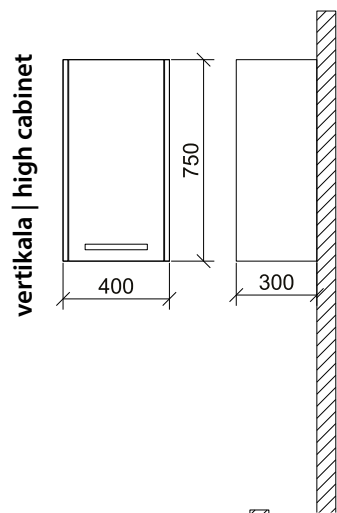

Slow-motion mehanizmi za zatvaranje

Slow-motion mechanisms for closing

Materijali: Univer | Materials: Univer