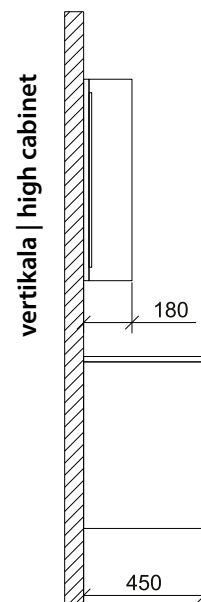

Lampa sa IP>44 faktorom vlagootpornosti, bezbedna za korišćenje u kupatilima

Lamp with IP>44 humidity resistance factor, is safe for use in bathrooms