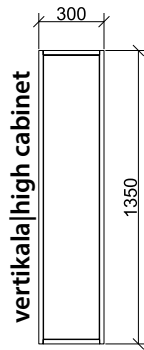

Slow-motion mehanizmi za zatvaranje

Slow-motion mechanisms for closing

vertikal high cabinet

Materijali: Univer

Materials: Univer

Ivana 750A1, 750BX konzolni|cantilevered,
Ivana vertikal | high cabinet

Ivana 100A1, 100BX stojeći | standing cabinet,
Ivana vertikalna | high cabinet