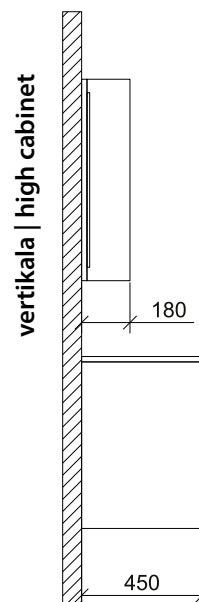

Lampa sa IP>44 faktorom vlagootpornosti, bezbedna za korišćenje u kupatilima

Lamp with IP>44 humidity resistance factor, is safe for use in bathrooms