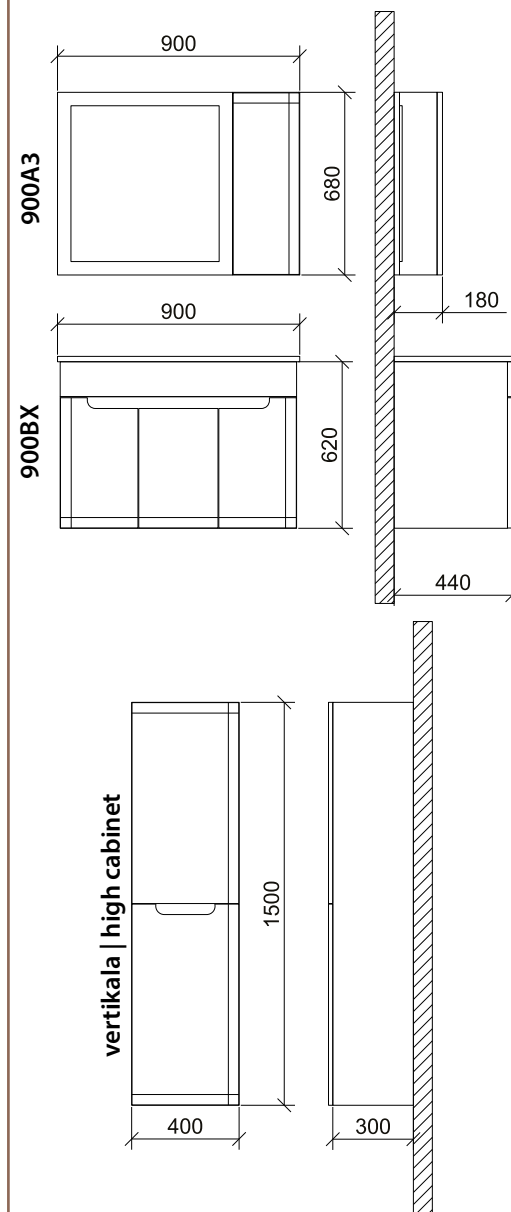

Lampa sa IP>44 faktorom vlagootpornosti,
bezbedna za korišćenje u kupatilima

Lamp with IP>44 humidity resistance
factor, is safe for use in bathrooms