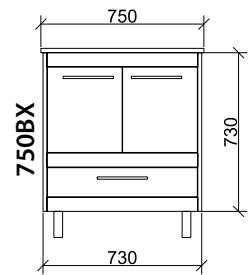

Slow-motion mehanizmi za zatvaranje

Slow-motion mechanisms for closing

vertikal high cabinet

Materijali: Univer

Materials: Univer

Ivana 750A1, 750BX konzolni|cantilevered,
Ivana vertikal | high cabinet

Ivana 100A1, 100BX stojeći | standing cabinet,
Ivana vertikalna | high cabinet