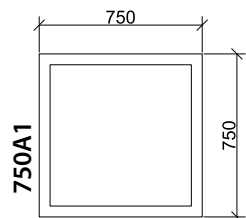

vertikal high cabinet

Materijali: Univer

Materials: Univer