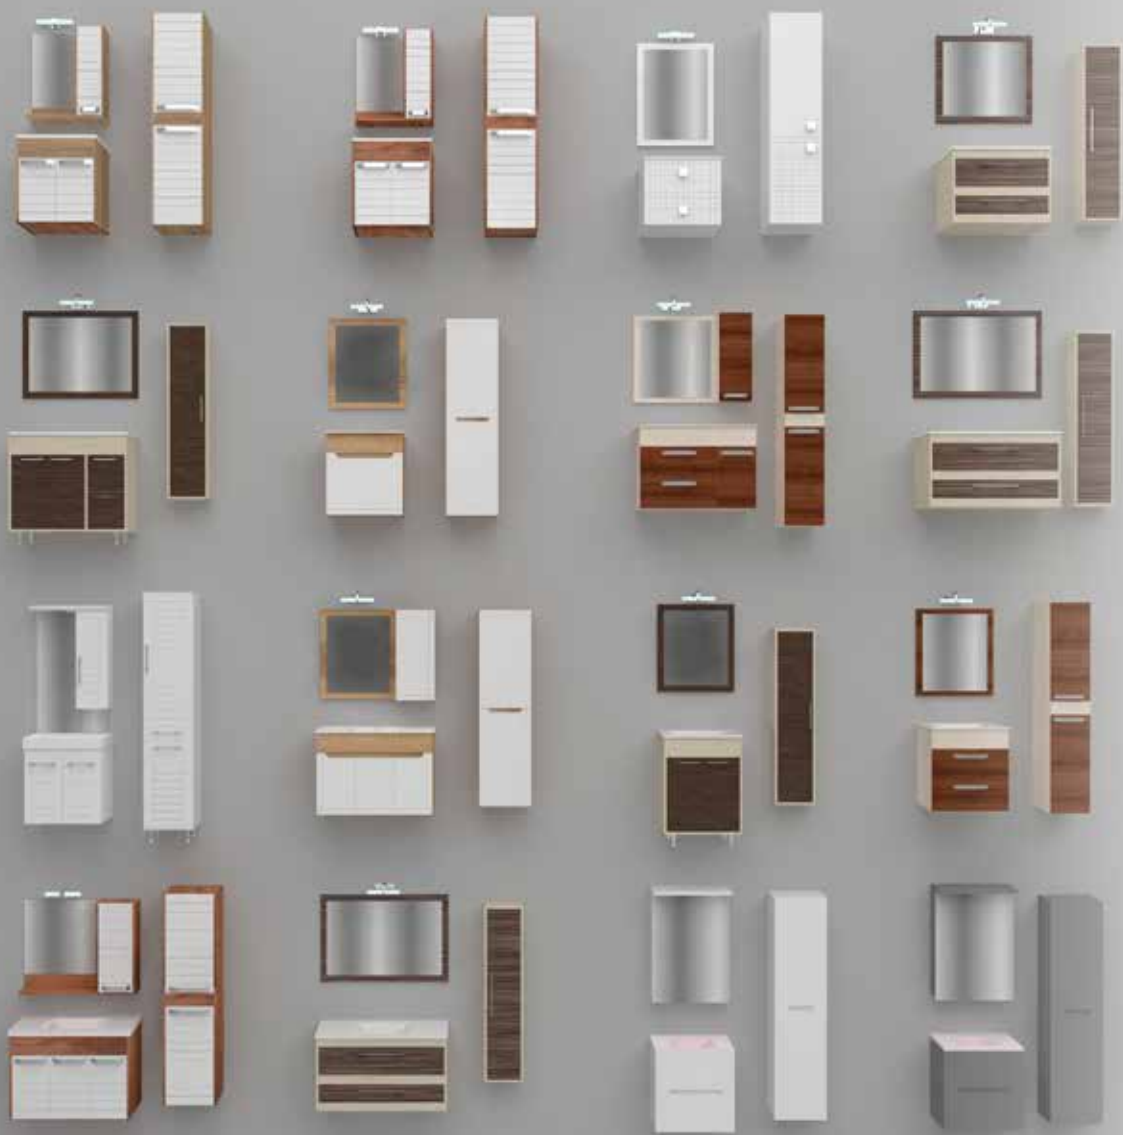

roper co.
nuovo mobile | www.roper.co.rs