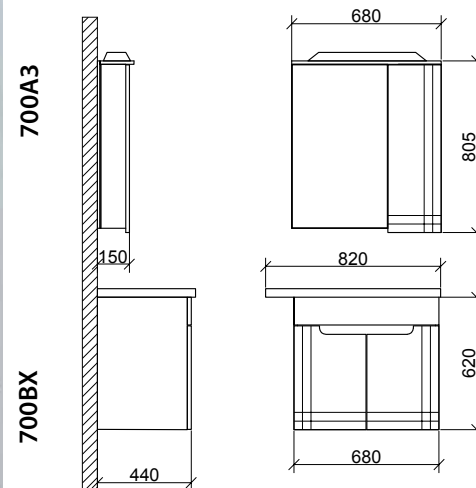

Lampa sa IP>44 faktorom vlagootpornosti,
bezbedna za korišćenje u kupatilima

Lamp with IP>44 humidity resistance
factor, is safe for use in bathrooms