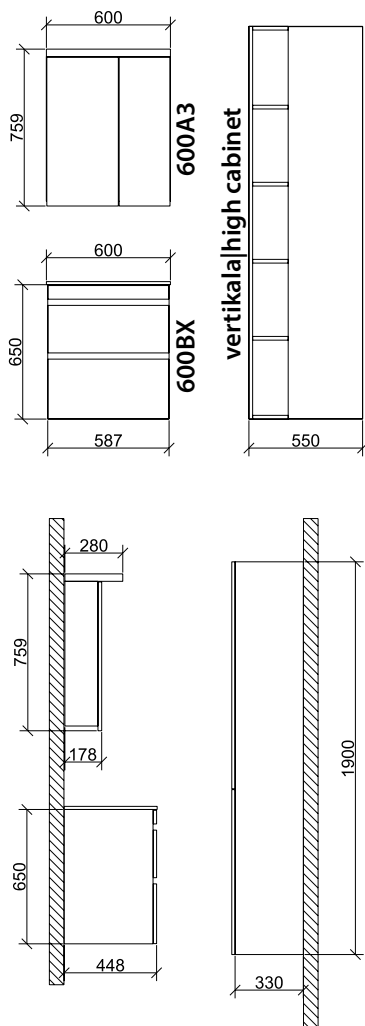

Visokokvalitetni slow-motion klizači
sa potpunim izvlačenjem

High quality slow-motion slider
with full extension

Materijali: Univer

Materials: Univer