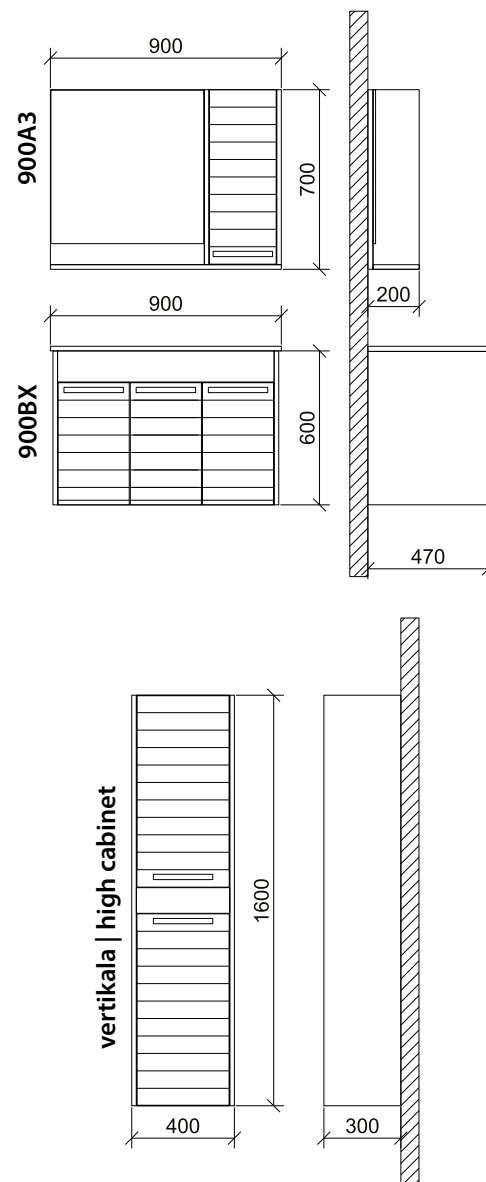

Marina

Lampa sa IP>44 faktorom vlagootpornosti,
bezbedna za korišćenje u kupatilima

Lamp with IP>44 humidity resistance
factor, is safe for use in bathrooms