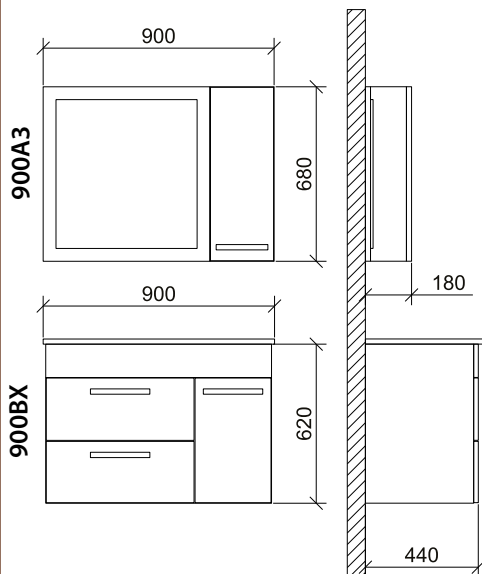

Slow-motion mehanizmi za zatvaranje

Slow-motion mechanisms for closing

vertikala | high cabinet

Materijali: Univer sa frontovima
od medijapana

Materials: Univer with the fronts of MDF