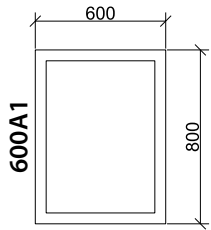

Materijali: Univer | Materials: Univer