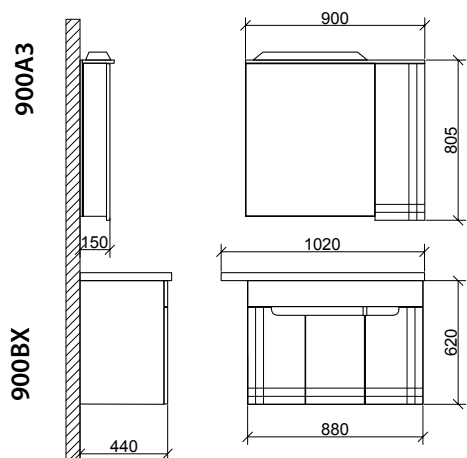

Slow- motion mehanizmi za zatvaranje

Slow- motion mechanisms for closing

Materijali: Medijapan

Materials: MDF

Mirjana 900A3, 900BX konzolni|cantilevered,
Mirjana vertikalna | high cabinet