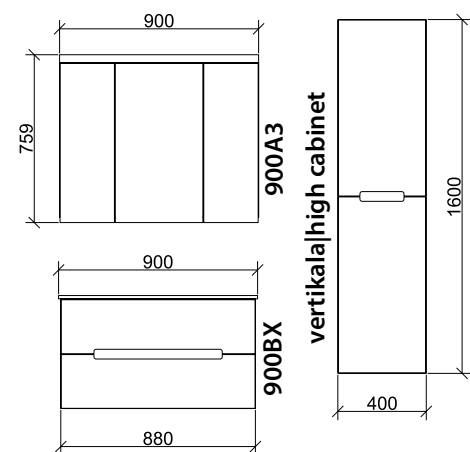

Materijali: Medijapan

Materials: MDF