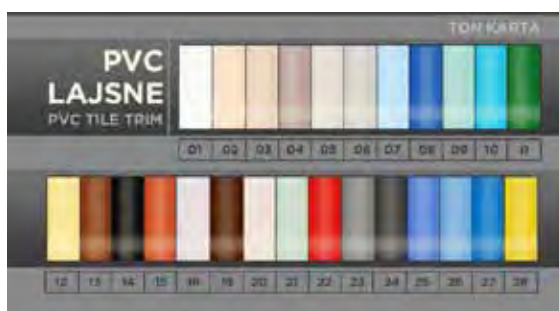

LAJSNE

U našim prodajnim objektima možete da nađete veliki izbor lajsni za postavljanje keramičkih pločica.

Asortiman čine raznobojne plastične i metalne lajsne za ivice, stepenica i za prelaze između keramike i drugih podova.

Lajsne olakšavaju postavljanje keramičkih pločica i čine dekorativan element u enterijeru.