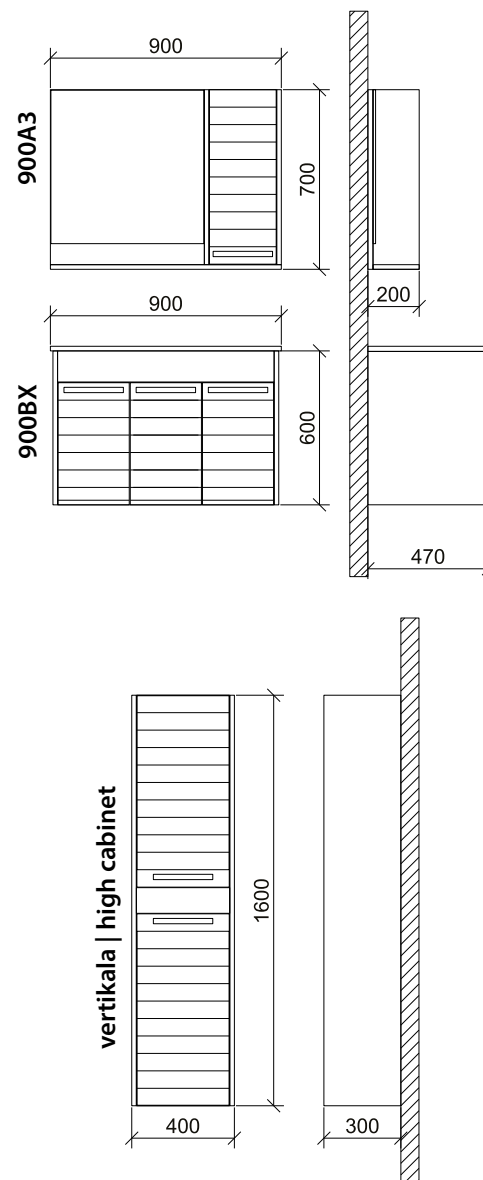

Marina

Lampa sa IP>44 faktorom vlagootpornosti,
bezbedna za korišćenje u kupatilima

Lamp with IP>44 humidity resistance
factor, is safe for use in bathrooms