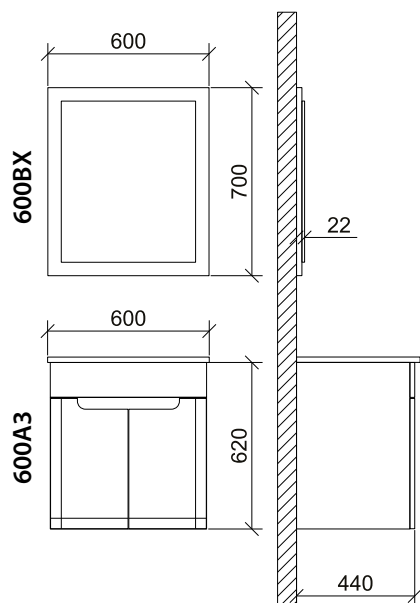

Slow-motion mehanizmi za zatvaranje

Slow-motion mechanisms for closing