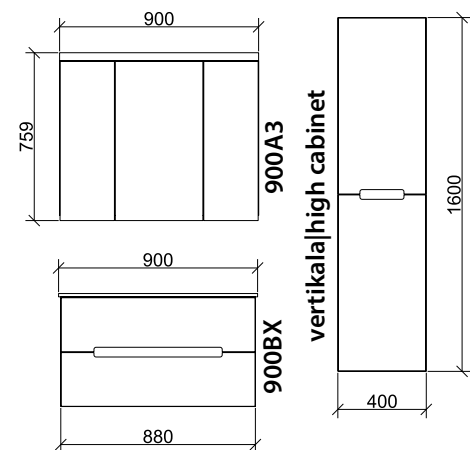

Materijali: Medijapan

Materials: MDF