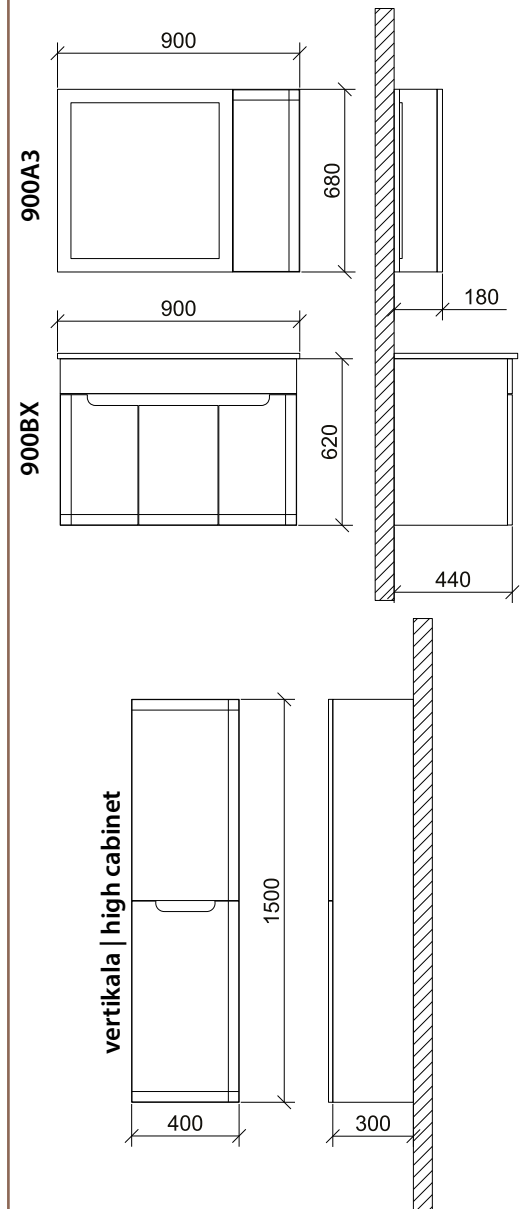

Lampa sa IP>44 faktorom vlagootpornosti,
bezbedna za korišćenje u kupatilima

Lamp with IP>44 humidity resistance
factor, is safe for use in bathrooms