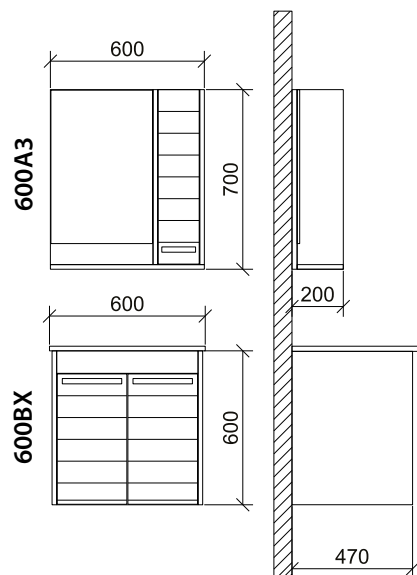

Slow-motion mehanizmi za zatvaranje

Slow-motion mechanisms for closing