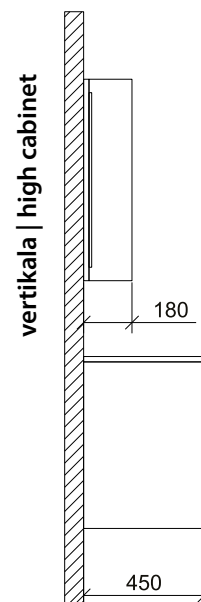

Lampa sa IP>44 faktorom vlagootpornosti,
bezbedna za korišćenje u kupatilima

Lamp with IP>44 humidity resistance
factor, is safe for use in bathrooms