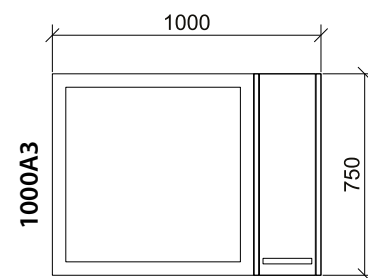

Lampa sa IP>44 faktorom vlagootpornosti,
bezbedna za korišćenje u kupatilima

Lamp with IP>44 humidity resistance
factor, is safe for use in bathrooms