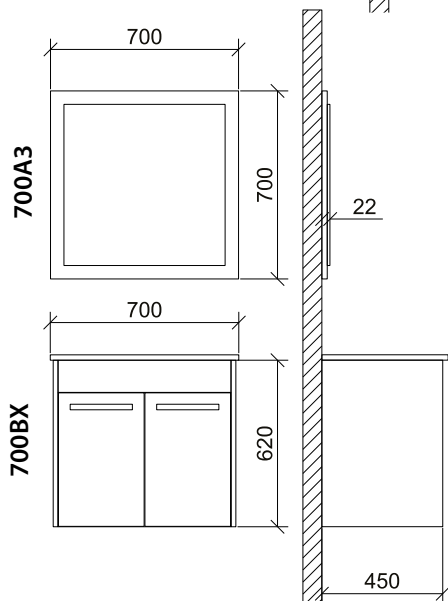

Slow-motion mehanizmi za zatvaranje

Slow-motion mechanisms for closing

Materijali: Univer | Materials: Univer